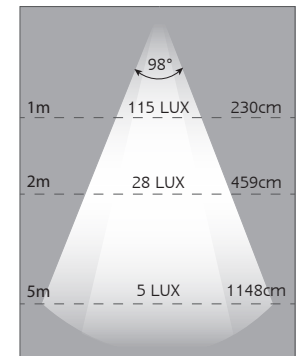

# Interior/Exterior Lamps Large Oval

- High Brightness LEDs
- Natural White Light 4500K
- 630 Raw Lumen
- 400 Effective Lumen
- Voltage Range 10-30 Volt
- Low Profile Design
- 2 Year Warranty

<b>Function</b>	Interior/Exterior Lamp
<b>Size</b>	201mm x 67mm x 14mm
<b>Voltage</b>	10V - 30V
<b>LED Qty</b>	45
<b>Lumen</b>	400 Effective Lumen
<b>Cable</b>	20cm cable
<b>Draw @12V</b>	0.3A
<b>Lens/Cover</b>	Polycarbonate
<b>Base</b>	Aluminium ADC12
<b>Operating Temp</b>	-40°C to +60°C
<b>Lux@1m</b>	115 Lux

**IP67**  
Waterproof

**400 Effective Lumen Output**

**2 Year Warranty**

**Non Switch**

**20109WM**  
Non Switch, Blister

**Touch Switch**

**20109WM-SW**  
Touch Switch, Blister

**PIR Sensor**

PIR Sensor Detection  
Distance Up to 3-5 metres.  
30 Second on delay until no  
sensor detection.

**20109WM-PIR**  
PIR Sensor, Single Box

LUX-Distance Curve

P/N 13118WM-PIR

P/N 13118WM-SW

P/N 13118WM

## Fitting Instructions

Run wires through hole in mounting surface and then fix to flat surface using screws supplied. **Wire Colour Code:** Red - Power, Black - Earth

Colour temperature scale