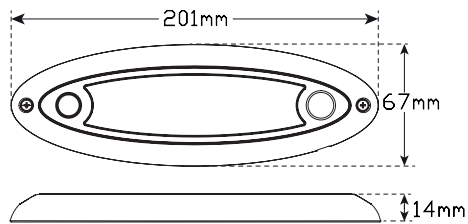

# Interior/Exterior Lamps Large Oval

- High Brightness LEDs
- Natural White Light 4500K
- 630 Raw Lumen
- 400 Effective Lumen
- Voltage Range 10-30 Volt
- Low Profile Design
- 2 Year Warranty

<b>Function</b>	Interior/Exterior Lamp
<b>Size</b>	201mm x 67mm x 14mm
<b>Voltage</b>	10V - 30V
<b>LED Qty</b>	45
<b>Lumen</b>	400 Effective Lumen
<b>Cable</b>	20cm cable
<b>Draw @12V</b>	0.3A
<b>Lens/Cover</b>	Polycarbonate
<b>Base</b>	Aluminium ADC12
<b>Operating Temp</b>	-40°C to +60°C
<b>Lux@1m</b>	115 Lux

**IP67**  
Waterproof

**400 Effective Lumen Output**

**2 Year Warranty**

**Non Switch**

**20109WM**  
Non Switch, Blister

**Touch Switch**

**20109WM-SW**  
Touch Switch, Blister

**PIR Sensor**

PIR Sensor Detection  
Distance Up to 3-5 metres.  
30 Second on delay until no  
sensor detection.

**20109WM-PIR**  
PIR Sensor, Single Box

LUX-Distance Curve

P/N 13118WM-PIR

P/N 13118WM-SW

P/N 13118WM

## Fitting Instructions

Run wires through hole in mounting surface and then fix to flat surface using screws supplied. **Wire Colour Code:** Red - Power, Black - Earth

Colour temperature scale